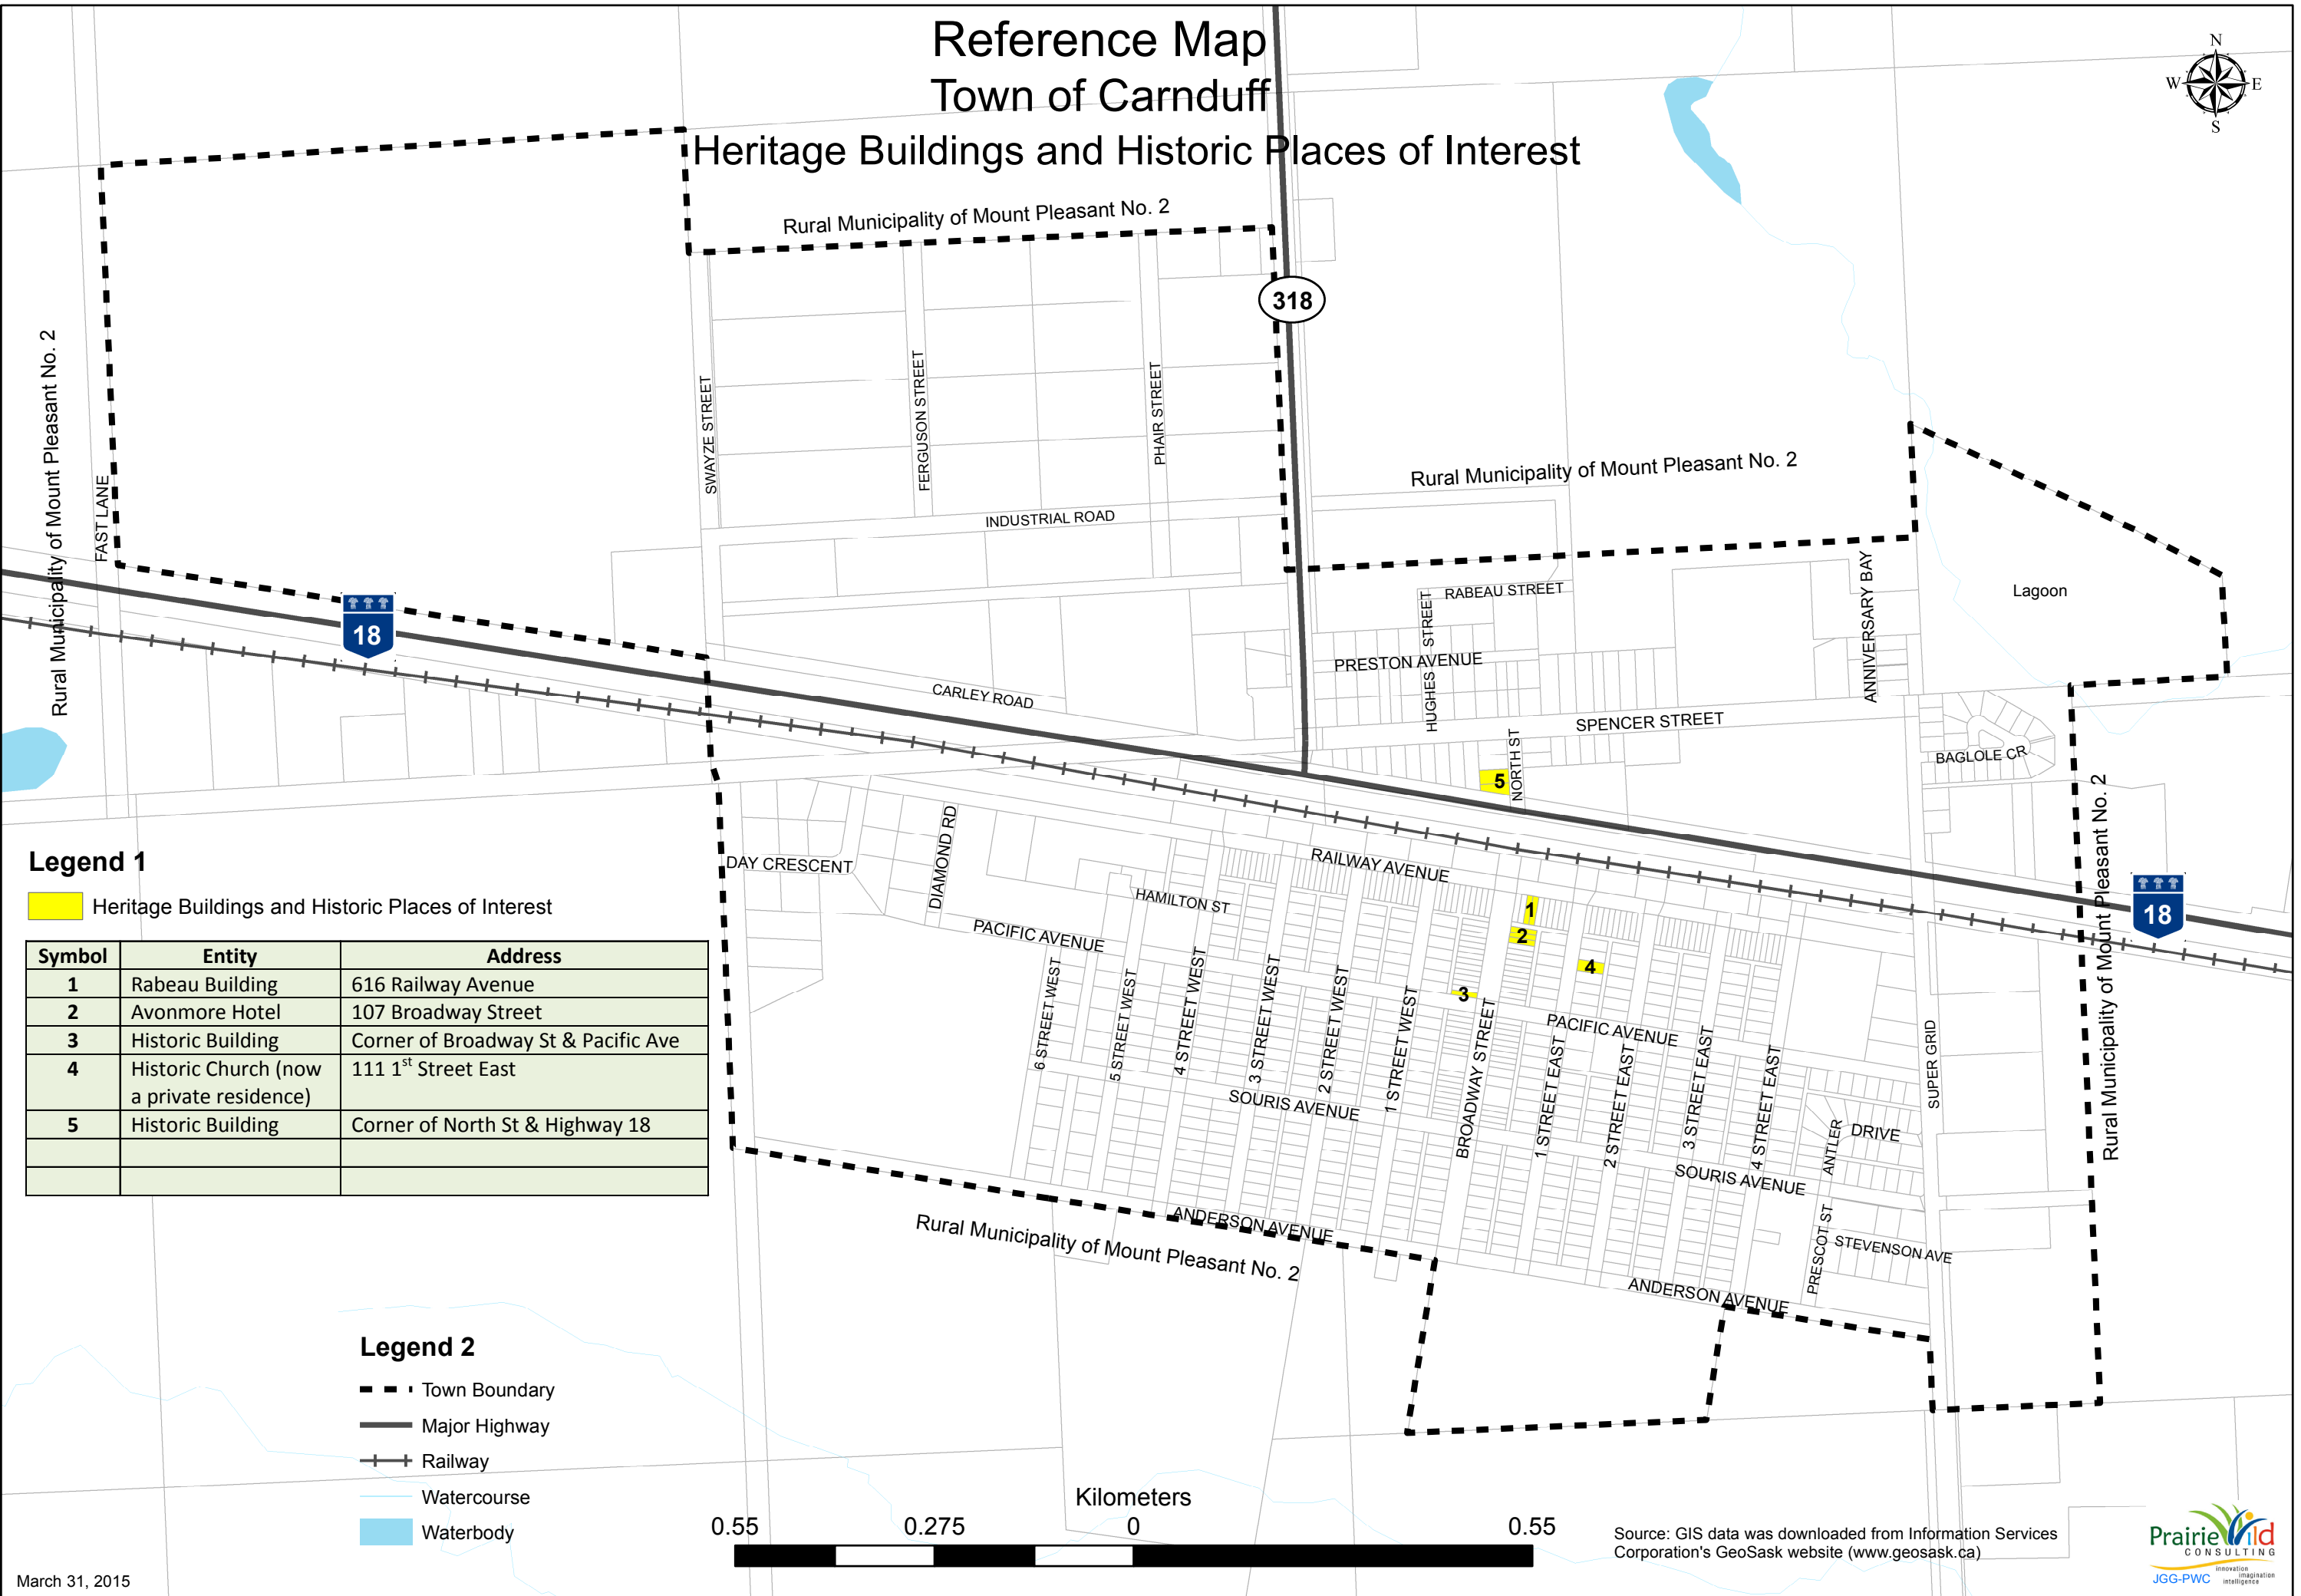

Reference Map Town of Carnduff

Heritage Buildings and Historic Places of Interest

Legend 1

Heritage Buildings and Historic Places of Interest

Symbol	Entity	Address
1	Rabeau Building	616 Railway Avenue
2	Avonmore Hotel	107 Broadway Street
3	Historic Building	Corner of Broadway St & Pacific Ave
4	Historic Church (now a private residence)	111 1 st Street East
5	Historic Building	Corner of North St & Highway 18

Legend 2

- Town Boundary
- Major Highway
- ++ Railway
- Watercourse
- Waterbody

Source: GIS data was downloaded from Information Services Corporation's GeoSask website (www.geosask.ca)